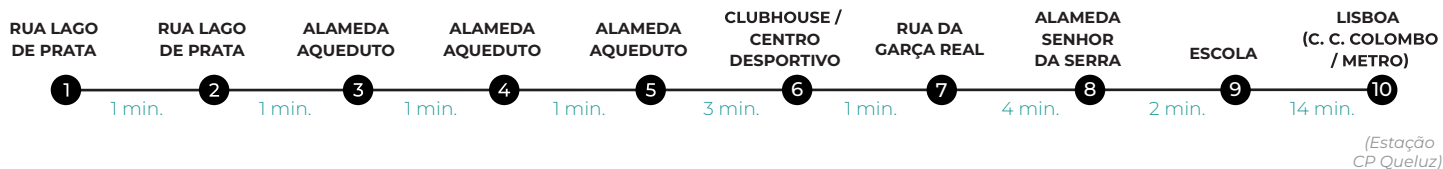

HORÁRIO | SCHEDULE

PARTIDAS | DEPARTURES: BELAS CLUBE DE CAMPO

07:00 | 08:15 | 09:15 | 12:00 | 14:15 | 17:30 | 18:45 | 19:45 | 20:30

PARAGENS / BUS STOP:

PARTIDAS | DEPARTURES: LISBOA (C. C. COLOMBO/METRO)

07:45 | 08:45 | 09:45 | 13:45 | 14:45 | 17:00 | 18:15 | 19:15 | 20:15

PARAGENS / BUS STOP:

LISBOA (C. C. COLOMBO / METRO)