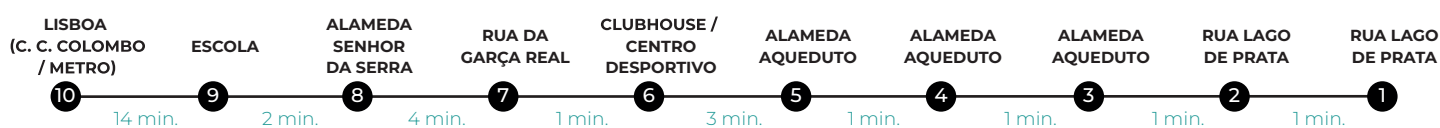

HORÁRIO | SCHEDULE

PARTIDAS | DEPARTURES: BELAS CLUBE DE CAMPO

07:00 | 08:15 | 09:15 | 12:00 | 14:15 | 17:30 | 18:45 | 19:45 | 20:30

PARAGENS / BUS STOP:

PARTIDAS | DEPARTURES: LISBOA (C. C. COLOMBO/METRO)

07:45 | 08:45 | 09:45 | 13:45 | 14:45 | 17:00 | 18:15 | 19:15 | 20:15

PARAGENS / BUS STOP:

LISBOA (C. C. COLOMBO / METRO)